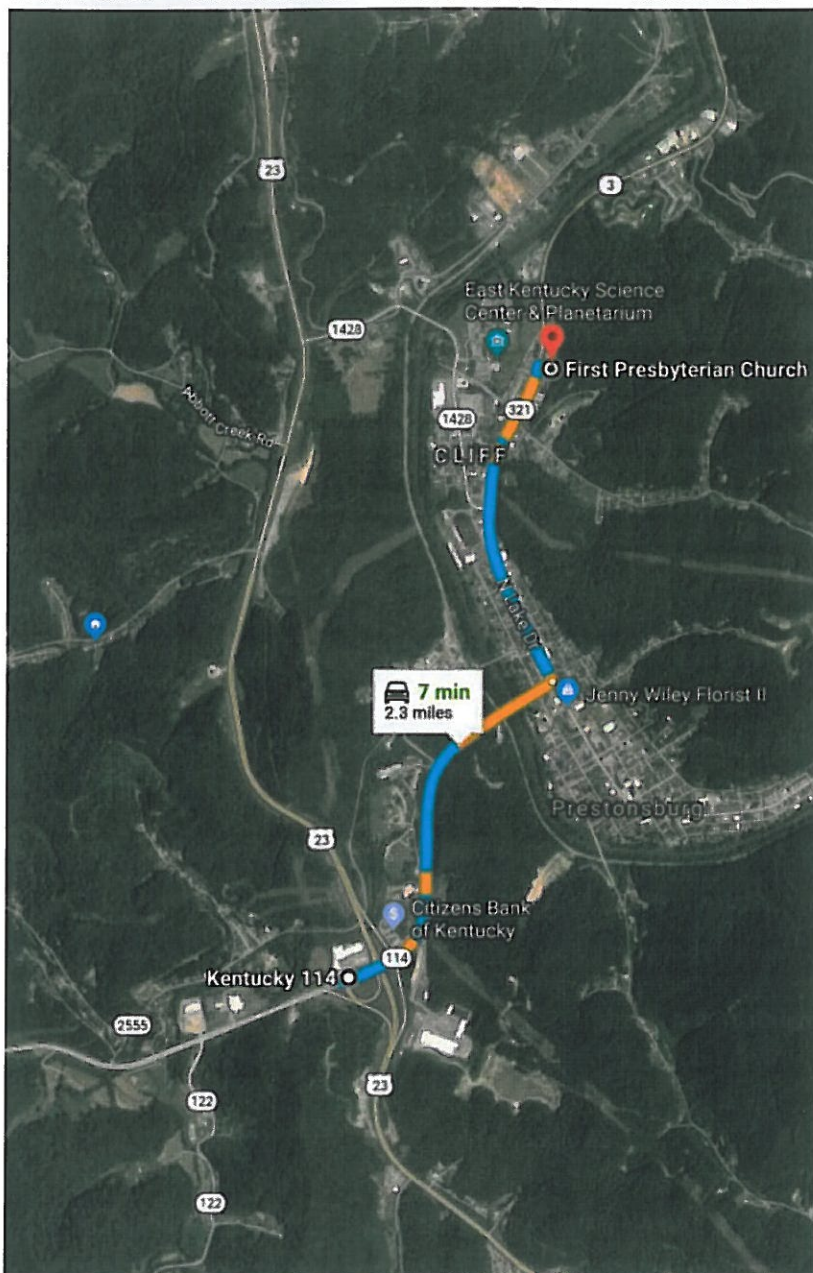

FIRST PRESBYTERIAN CHURCH

1430 North Lake Drive

Prestonsburg, KY 41653 Phone: 606-886-2214

Use coordinates below for GPS Apps.

LATITUDE = 37.685380 LONGITUDE = -82.776253

Available Parking – 47 spaces, 3 handicap spaces. Over flow parking is available on adjacent property.

DIRECTIONS FROM ASHLAND AREA

Take US23 South to Lexington / Prestonsburg exit. Take exit and turn right at traffic light. Follow directions below (***) .

DIRECTIONS FROM LEXINGTON AREA

From I 64 take Exit 98 to Mountain Parkway. Stay on the Mountain Parkway towards Prestonsburg / Salyersville. Mountain Parkway turns into Route 114. Stay on Route 114 to Prestonsburg and follow directions below (***) .

DIRECTIONS FROM PIKEVILLE AREA

Take US23 North to Prestonsburg / Lexington exit. Take exit and turn right at traffic light and follow directions below (***) .

DIRECTIONS FROM LONDON AREA

Take Route 80 (Hal Rodgers Parkway) to the intersection of US23 and Route 80. Turn left onto US23 North. Take US23 North to Lexington / Prestonsburg exit. Take exit and turn right at traffic light and follow directions below (***) .

*** TAKE KY 114 E 1.2 MILES TO "T" INTERSECTION AT TRAFFIC LIGHT.

TURN LEFT ONTO KY 3 / KY 321 (NORTH LAKE DRIVE), STAY ON KY3 / KY 321 FOR 1.1 MILES. DESTINATION IS ON THE RIGHT.